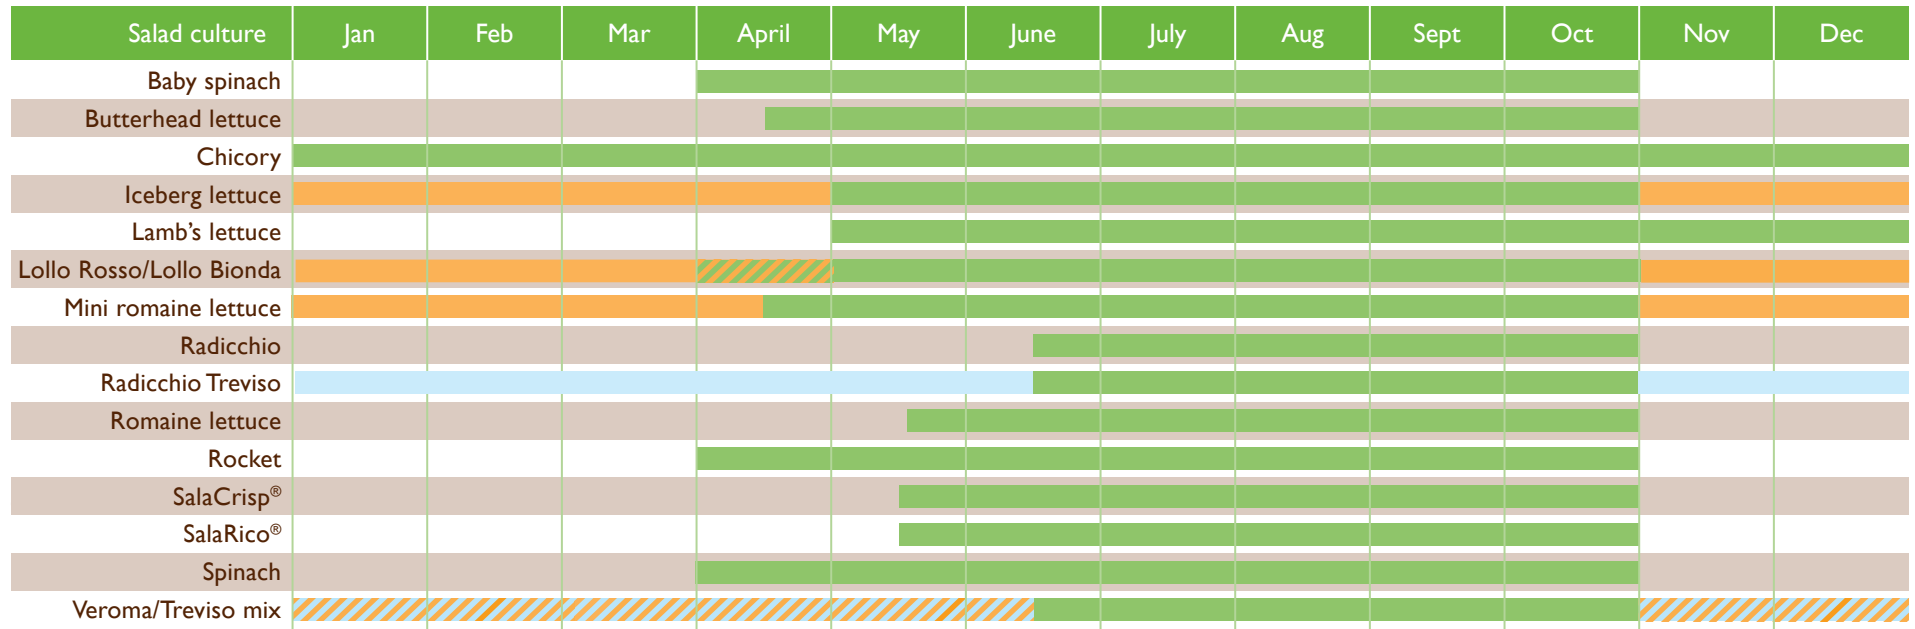

Crop calendar 2021

All information is subject to weather conditions.

Crop calendar 2021

| Cabbage culture | Jan | Feb | Mar | April | May | June | July | Aug | Sept | Oct | Nov | Dec |
|---------------------------|-----|-----|-----|-------|-----|------|------|-----|------|-----|-----|-----|
| Bluccoli | | | | | | | | | | | | |
| Broccoli | | | | | | | | | | | | |
| Broccoli crowns | | | | | | | | | | | | |
| Broccoli florets | | | | | | | | | | | | |
| Brussel sprouts | | | | | | | | | | | | |
| Cauliflowers | | | | | | | | | | | | |
| Cauliflowers florets | | | | | | | | | | | | |
| Chinese leaves | | | | | | | | | | | | |
| Kohlrabi | | | | | | | | | | | | |
| Mini-Wok-Choi® (Pak Choi) | | | | | | | | | | | | |
| Pointed cabbage | | | | | | | | | | | | |
| Red cabbage | | | | | | | | | | | | |
| Savoy cabbage | | | | | | | | | | | | |
| White cabbage | | | | | | | | | | | | |

| Vegetable culture | Jan | Feb | Mar | April | May | June | July | Aug | Sept | Oct | Nov | Dec |
|----------------------|-----|-----|-----|-------|-----|------|------|-----|------|-----|-----|-----|
| Beans | | | | | | | | | | | | |
| Beetroot | | | | | | | | | | | | |
| Black radish | | | | | | | | | | | | |
| Butternut pumpkin | | | | | | | | | | | | |
| Carotinchen® | | | | | | | | | | | | |
| Carrots | | | | | | | | | | | | |
| Carrots, bunch | | | | | | | | | | | | |
| Celeriac | | | | | | | | | | | | |
| Celeriac with leaves | | | | | | | | | | | | |
| Celery | | | | | | | | | | | | |